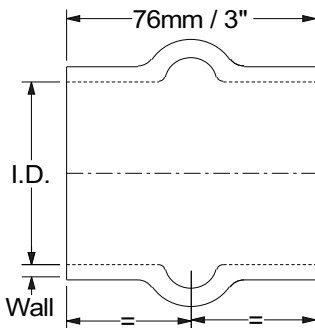

Hose Leg and Length Measurements

SR

I.D.	Length
0 - 12mm	102mm
13 - 57mm	102mm
58 - 100mm	127mm
101mm & above	152mm

SCH

I.D.	Length
All Sizes	76mm

SHH

I.D.	Length
All Sizes	76mm

STP

I.D.	Length
All Sizes	102mm

Note: Branch = 25mm I.D. x 40mm Long

AJ & CFJ

O.D.	Length
All Sizes	80mm

AJB

O.D.	Length
All Sizes	76mm