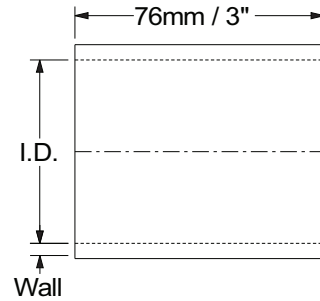

Hose Leg and Length Measurements

SR

I.D.	Length
0 - 12mm	102mm
13 - 57mm	102mm
58 - 100mm	127mm
101mm & above	152mm

SCH

I.D.	Length
All Sizes	76mm

SHH

I.D.	Length
All Sizes	76mm

STP

I.D.	Length
All Sizes	102mm

Note: Branch = 25mm I.D. x 40mm Long

AJ & CFJ

O.D.	Length
All Sizes	80mm

AJB

O.D.	Length
All Sizes	76mm