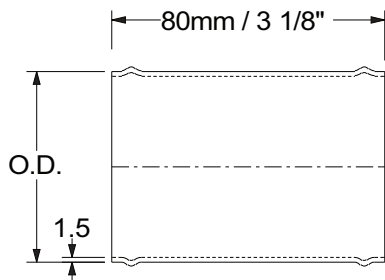

Hose Leg and Length Measurements

SR

I.D.	Length
0 - 12mm	102mm
13 - 57mm	102mm
58 - 100mm	127mm
101mm & above	152mm

SCH

I.D.	Length
All Sizes	76mm

SHH

I.D.	Length
All Sizes	76mm

STP

I.D.	Length
All Sizes	102mm

Note: Branch = 25mm I.D. x 40mm Long

AJ & CFJ

O.D.	Length
All Sizes	80mm

AJB

O.D.	Length
All Sizes	76mm