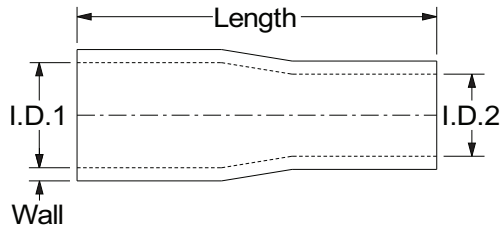

Hose Leg and Length Measurements

SR

I.D.	Length
0 - 12mm	102mm
13 - 57mm	102mm
58 - 100mm	127mm
101mm & above	152mm

SCH

I.D.	Length
All Sizes	76mm

SHH

I.D.	Length
All Sizes	76mm

STP

I.D.	Length
All Sizes	102mm

Note: Branch = 25mm I.D. x 40mm Long

AJ & CFJ

O.D.	Length
All Sizes	80mm

AJB

O.D.	Length
All Sizes	76mm