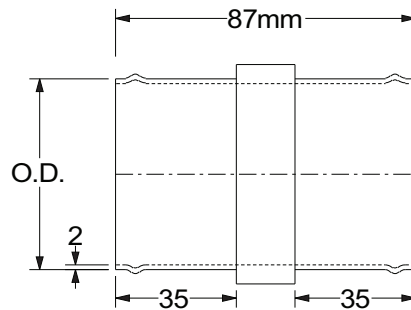

Hose Leg and Length Measurements

SR

I.D.	Length
0 - 12mm	102mm
13 - 57mm	102mm
58 - 100mm	127mm
101mm & above	152mm

SCH

I.D.	Length
All Sizes	76mm

SHH

I.D.	Length
All Sizes	76mm

STP

I.D.	Length
All Sizes	102mm

Note: Branch = 25mm I.D. x 40mm Long

AJ & CFJ

O.D.	Length
All Sizes	80mm

AJB

O.D.	Length
All Sizes	76mm