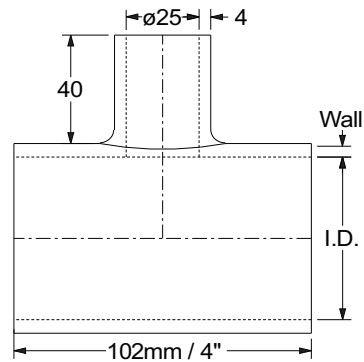

Hose Leg and Length Measurements

SR

I.D.	Length
0 - 12mm	102mm
13 - 57mm	102mm
58 - 100mm	127mm
101mm & above	152mm

SCH

I.D.	Length
All Sizes	76mm

SHH

I.D.	Length
All Sizes	76mm

STP

I.D.	Length
All Sizes	102mm

Note: Branch = 25mm I.D. x 40mm Long

AJ & CFJ

O.D.	Length
All Sizes	80mm

AJB

O.D.	Length
All Sizes	76mm