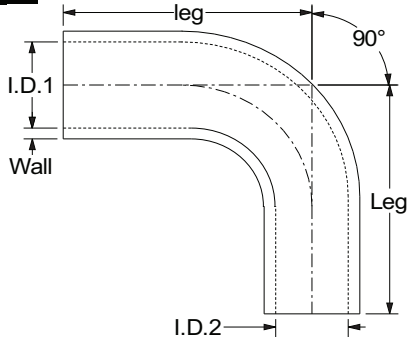

Hose Leg and Length Measurements

E90

I.D.	Leg Length
0 - 12mm	63 x 63mm
13 - 57mm	102 x 102mm
58 - 100mm	127 x 127mm
101mm & above	152 x 152mm

E45

I.D.	Leg Length
0 - 12mm	63 x 63mm
13 - 57mm	102 x 102mm
58 - 100mm	127 x 127mm
101mm & above	152 x 152mm

E135

I.D.	Leg Length
0 - 12mm	63 x 63mm
13 - 57mm	102 x 102mm
58 - 100mm	127 x 127mm
101mm & above	152 x 152mm

E180

I.D.	Leg Length
16 - 22mm	76mm
25 - 45mm	102mm
51 - 70mm	127mm
76mm	140mm

Note Centre Line Distance = I.D. x 3

RE90

I.D.	Leg Length
0 - 12mm	63 x 63mm
13 - 57mm	102 x 102mm
58 - 100mm	127 x 127mm
101mm & above	152 x 152mm

RE45

I.D.	Leg Length
0 - 12mm	63 x 63mm
13 - 57mm	102 x 102mm
58 - 100mm	127 x 127mm
101mm & above	152 x 152mm