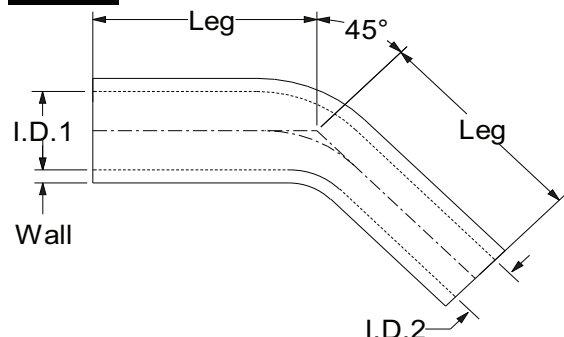

Hose Leg and Length Measurements

E90

I.D.	Leg Length
0 - 12mm	63 x 63mm
13 - 57mm	102 x 102mm
58 - 100mm	127 x 127mm
101mm & above	152 x 152mm

E45

I.D.	Leg Length
0 - 12mm	63 x 63mm
13 - 57mm	102 x 102mm
58 - 100mm	127 x 127mm
101mm & above	152 x 152mm

E135

I.D.	Leg Length
0 - 12mm	63 x 63mm
13 - 57mm	102 x 102mm
58 - 100mm	127 x 127mm
101mm & above	152 x 152mm

E180

I.D.	Leg Length
16 - 22mm	76mm
25 - 45mm	102mm
51 - 70mm	127mm
76mm	140mm

Note Centre Line Distance = I.D. x 3

RE90

I.D.	Leg Length
0 - 12mm	63 x 63mm
13 - 57mm	102 x 102mm
58 - 100mm	127 x 127mm
101mm & above	152 x 152mm

RE45

I.D.	Leg Length
0 - 12mm	63 x 63mm
13 - 57mm	102 x 102mm
58 - 100mm	127 x 127mm
101mm & above	152 x 152mm