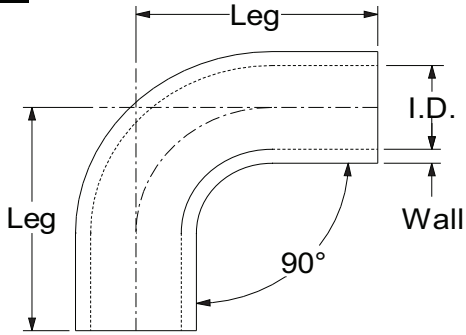

Hose Leg and Length Measurements

E90

I.D.	Leg Length
0 - 12mm	63 x 63mm
13 - 57mm	102 x 102mm
58 - 100mm	127 x 127mm
101mm & above	152 x 152mm

E45

I.D.	Leg Length
0 - 12mm	63 x 63mm
13 - 57mm	102 x 102mm
58 - 100mm	127 x 127mm
101mm & above	152 x 152mm

E135

I.D.	Leg Length
0 - 12mm	63 x 63mm
13 - 57mm	102 x 102mm
58 - 100mm	127 x 127mm
101mm & above	152 x 152mm

E180

I.D.	Leg Length
16 - 22mm	76mm
25 - 45mm	102mm
51 - 70mm	127mm
76mm	140mm

Note Centre Line Distance = I.D. x 3

RE90

I.D.	Leg Length
0 - 12mm	63 x 63mm
13 - 57mm	102 x 102mm
58 - 100mm	127 x 127mm
101mm & above	152 x 152mm

RE45

I.D.	Leg Length
0 - 12mm	63 x 63mm
13 - 57mm	102 x 102mm
58 - 100mm	127 x 127mm
101mm & above	152 x 152mm