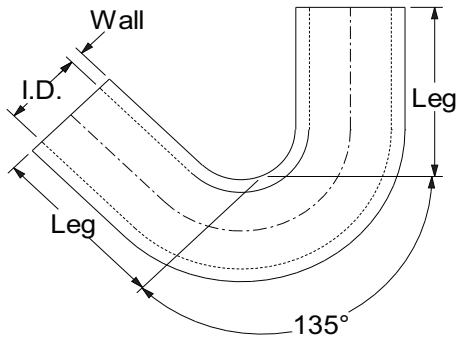

Hose Leg and Length Measurements

E90

I.D.	Leg Length
0 - 12mm	63 x 63mm
13 - 57mm	102 x 102mm
58 - 100mm	127 x 127mm
101mm & above	152 x 152mm

E45

I.D.	Leg Length
0 - 12mm	63 x 63mm
13 - 57mm	102 x 102mm
58 - 100mm	127 x 127mm
101mm & above	152 x 152mm

E135

I.D.	Leg Length
0 - 12mm	63 x 63mm
13 - 57mm	102 x 102mm
58 - 100mm	127 x 127mm
101mm & above	152 x 152mm

E180

I.D.	Leg Length
16 - 22mm	76mm
25 - 45mm	102mm
51 - 70mm	127mm
76mm	140mm

Note Centre Line Distance = I.D. x 3

RE90

I.D.	Leg Length
0 - 12mm	63 x 63mm
13 - 57mm	102 x 102mm
58 - 100mm	127 x 127mm
101mm & above	152 x 152mm

RE45

I.D.	Leg Length
0 - 12mm	63 x 63mm
13 - 57mm	102 x 102mm
58 - 100mm	127 x 127mm
101mm & above	152 x 152mm