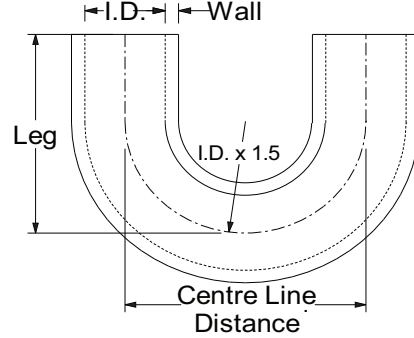

Hose Leg and Length Measurements

E90

I.D.	Leg Length
0 - 12mm	63 x 63mm
13 - 57mm	102 x 102mm
58 - 100mm	127 x 127mm
101mm & above	152 x 152mm

E45

I.D.	Leg Length
0 - 12mm	63 x 63mm
13 - 57mm	102 x 102mm
58 - 100mm	127 x 127mm
101mm & above	152 x 152mm

E135

I.D.	Leg Length
0 - 12mm	63 x 63mm
13 - 57mm	102 x 102mm
58 - 100mm	127 x 127mm
101mm & above	152 x 152mm

E180

I.D.	Leg Length
16 - 22mm	76mm
25 - 45mm	102mm
51 - 70mm	127mm
76mm	140mm

Note Centre Line Distance = I.D. x 3

RE90

I.D.	Leg Length
0 - 12mm	63 x 63mm
13 - 57mm	102 x 102mm
58 - 100mm	127 x 127mm
101mm & above	152 x 152mm

RE45

I.D.	Leg Length
0 - 12mm	63 x 63mm
13 - 57mm	102 x 102mm
58 - 100mm	127 x 127mm
101mm & above	152 x 152mm