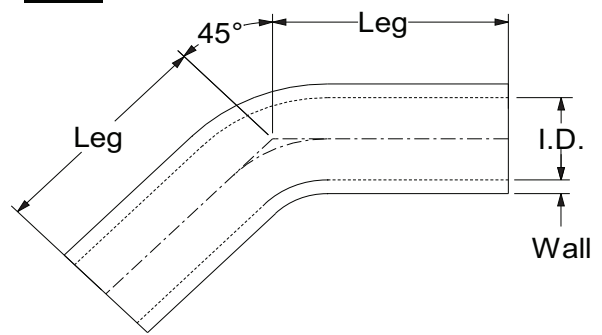

Hose Leg and Length Measurements

E90

I.D.	Leg Length
0 - 12mm	63 x 63mm
13 - 57mm	102 x 102mm
58 - 100mm	127 x 127mm
101mm & above	152 x 152mm

E45

I.D.	Leg Length
0 - 12mm	63 x 63mm
13 - 57mm	102 x 102mm
58 - 100mm	127 x 127mm
101mm & above	152 x 152mm

E135

I.D.	Leg Length
0 - 12mm	63 x 63mm
13 - 57mm	102 x 102mm
58 - 100mm	127 x 127mm
101mm & above	152 x 152mm

E180

I.D.	Leg Length
16 - 22mm	76mm
25 - 45mm	102mm
51 - 70mm	127mm
76mm	140mm

Note Centre Line Distance = I.D. x 3

RE90

I.D.	Leg Length
0 - 12mm	63 x 63mm
13 - 57mm	102 x 102mm
58 - 100mm	127 x 127mm
101mm & above	152 x 152mm

RE45

I.D.	Leg Length
0 - 12mm	63 x 63mm
13 - 57mm	102 x 102mm
58 - 100mm	127 x 127mm
101mm & above	152 x 152mm