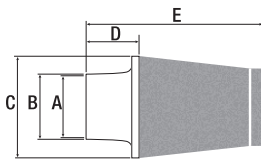

*Megaflow product specifications***JC62 filters** – compact filters for Kart and Formula Student**JC62 – Dimensions and BHP ratings**

Part number	A I/D neck	B O/D neck	C Diameter	D Neck	E Length	BHP Rating
-------------	---------------	---------------	---------------	-----------	-------------	---------------

JC62/60	60	63	100	75	170	130
JC62/70	70	73	100	75	170	140

All dimensions are in mm.

BHP ratings are a guide only

Non-standard overall lengths are available on standard fitting necks.

BHP ratings may then be different.